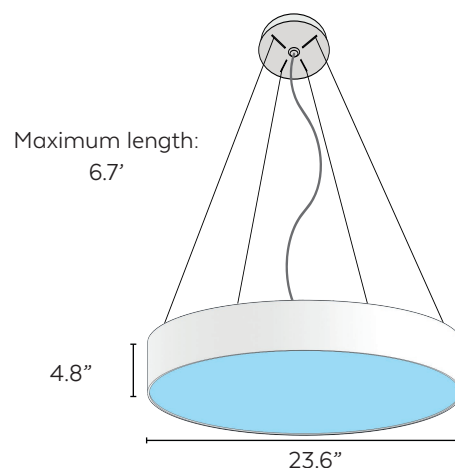

PRODUCT SPECIFICATION SAGA Pendant 60

P/N: BLT_LM-009/60-02-002/F_GG

SOLUTION DESCRIPTION

PRODUCT DESCRIPTION

The BrainLit SAGA is a dynamic LED luminaire that brings brightness to any room.

It instantly alters the emotional experience of a space. By dynamically adjusting its color temperature anywhere between cold white (6500K) to warm white (2700K), you can transform the ambience of a room and promote the circadian alignment.

MEASUREMENTS / PACKAGING

Weight (lbs)	9.5
Height (in)	4.8
Diameter (in)	23.6
Box quantity	1
Boxed size LxWxH (in)	26x26x6.3
Boxed weight (lbs)	11

MARKET AVAILABILITY

AMERICAS	US, Canada
EMEA	EU

PRODUCT TECHNICAL SPECIFICATION