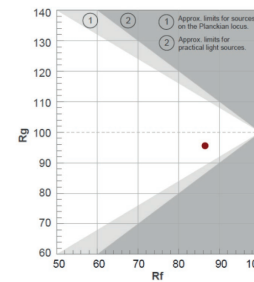

LIGHT PROPERTIES

Light source type	LED
LED color temperature	2700K-6500K
Color rendering	CRI/Ra >90
Lumen output	Max 4,100 lm
mDER range	45% - 96%
Beam angle	110°
Dimming range	0.1% - 100%
Flicker handling	$P_{st}^{LM} \leq 1$, SVM ≤ 0.4 , IEEE 1789 comp.
Lifetime	0.87 (LLMF 50,000h) >100,000h (L70B50)

TYPICAL CHARACTERIZATION DATA

Light distribution

Beam description

Color rendering TM-30

Color rendering CRI, (CIE 1931)

*At maximum intensity and CCT

This document contains information that is subject to change without notice. This document is solely intended for, and may only be used for, the purpose of providing luminaire products to the BrainLit BioCentric Lighting System. The performance indications for BrainLit products set forth in this document are based on, and conditioned on, the products being used solely in the BrainLit BioCentric Lighting System. However, this document shall not be deemed a product warranty, whether express or implied. The BrainLit product warranty is solely contained in the purchase agreement with each customer. This document is subject to BrainLit AB's copyright. No part of this document may be reproduced or transmitted in any form or by any means, or shared with any third party, without the prior written approval of BrainLit AB. BrainLit products may be protected by one or more patents and by copyright and design rights. "BrainLit" and "BioCentric Lighting" are registered trade marks of BrainLit AB. This document does not confer upon the recipient a license to any of BrainLit intellectual property rights.