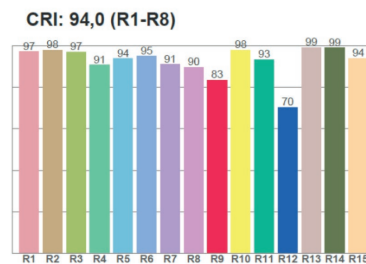

Color rendering CRI, (CIE 1931)

*At maximum intensity and CCT

This document contains information that is subject to change without notice. This document is solely intended for, and may only be used for, the purpose of providing luminaire products to the BrainLit BioCentric Lighting System. The performance indications for BrainLit products set forth in this document are based on, and conditioned on, the products being used solely in the BrainLit BioCentric Lighting System. However, this document shall not be deemed a product warranty, whether express or implied. The BrainLit product warranty is solely contained in the purchase agreement with each customer. This document is subject to BrainLit AB's copyright. No part of this document may be reproduced or transmitted in any form or by any means, or shared with any third party, without the prior written approval of BrainLit AB. BrainLit products may be protected by one or more patents and by copyright and design rights. "BrainLit" and "BioCentric Lighting" are registered trade marks of BrainLit AB. This document does not confer upon the recipient a license to any of BrainLit intellectual property rights.