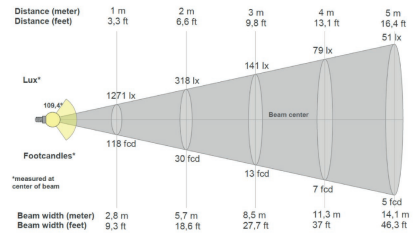

Beam description