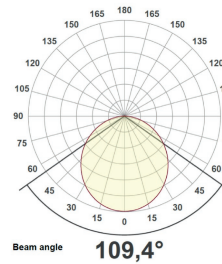

PRODUCT TECHNICAL SPECIFICATION

LIGHT PROPERTIES

Light source type	LED
LED color temperature	2700K-6500K
Color rendering	CRI/Ra >90
Lumen output	Max 4,100 lm
mDER range	45% - 96%
Beam angle	110°
Dimming range	0.1% - 100%
Flicker handling	$P_{st}^{LM} \leq 1$, SVM ≤ 0.4, IEEE 1789 comp.
Lifetime	0.87 (LLMF 50,000h) >100,000h (L70B50)

POWER PROPERTIES

Rated input power	55W
Efficacy*	75 lm/W
Supply voltage range	120-277V
Supply power frequency	50/60Hz
Maximum circuit breaker loading (no of luminaires):	<table border="0"> <tr> <td></td> <td>10A</td> <td>15A</td> <td>20A</td> <td>25A</td> <td>30A</td> </tr> <tr> <td>@277V</td> <td>38</td> <td>56</td> <td>76</td> <td>96</td> <td>114</td> </tr> <tr> <td>@120V</td> <td>16</td> <td>24</td> <td>32</td> <td>40</td> <td>50</td> </tr> </table>
DALI device type	8
DALI-2 compliant	Yes
Power, DALI connection	Push-in terminal

MECHANICAL PROPERTIES

Colors	White matte (RAL 9003)
Material	Steel + Aluminum + PS
Configuration	Backlit
Mounting	Pendant
IP rating	IP20
Operating temperature	-4 °F to 122 °F
Certifications	CE, UL, cUL, RoHS

TYPICAL CHARACTERIZATION DATA

Light distribution