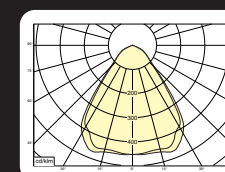

Options:

- GST18i5® connector
- Different RAL color
- IP65