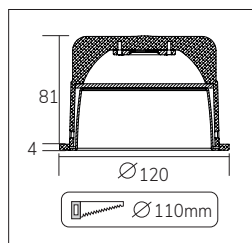

Wattage Watts	Kleur Colour	Lumen* Lumen*	CRI CRI	Gewicht (kg) Weight (kg)	Noodvoorz. (u) Emergency (h)	Dali Dali	Casambi Casambi
34w	2700-6500k	2510-2845	>92	0,75	1/3	B23008W.34.TW	B23008W.34.TWC

* Lichtstroom van armatuur, tolerantie van +/- 10%

* Luminaire luminous flux, tolerance of +/- 10%

BCL certification ensures integration into the Biocentric lighting system with characterization of light properties for health and circadian impact. Integration into the BCL system optimizes health, visual comfort and aesthetics and as a solution delivers Biocentric lighting compliant with ISO 8995-1:2025. BCL certified luminaires by Melis Lighting will enjoy all features and the full health benefits of a Biocentric lighting solution, giving you healthy lighting with your favorite luminaires.