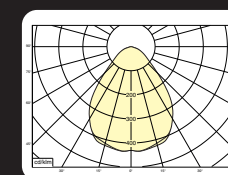

Options:

- GST18i5® connector
- Different RAL color
- IP65

Powersupply and DALI con: WAGO Winsta (770-1115 and 770-515/023-000)
Cable length: 0,5m