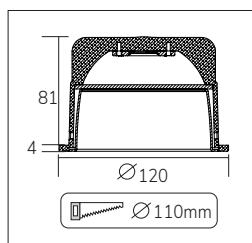

INBOUW DOWNLIGHTS RECESSED DOWNLIGHTS

Opties:

- GST18i5® connector
- Andere RAL kleur
- IP65

Options:

- GST18i5® connector
- Different RAL color
- IP65

Powersupply and DALI con: WAGO Winsta (770-1115 and 770-515/023-000)
Cable length: 0,5m