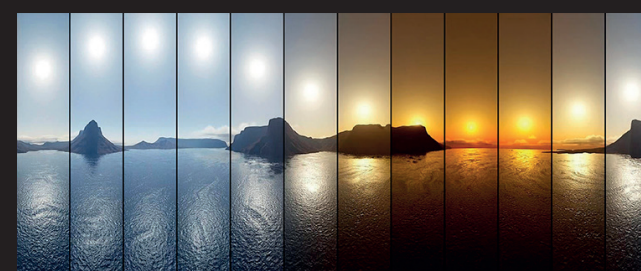

B23013W.30.TRW
30w 1800-2700-6500k 1717-2519-2915lm
ηLB 74%

melis lighting