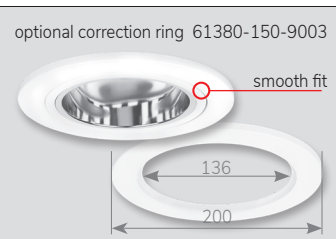

Options:

- GST18i5® connector
- Different RAL color
- IP65

Powersupply and DALI con: WAGO Winsta (770-1115 and 770-515/023-000)
Cable length: 0,5m