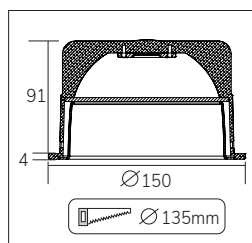

Options:

- GST18i5® connector
- Different RAL color
- IP65

Powersupply and DALI con: WAGO Winsta (770-1115 and 770-515/023-000)
Cable length: 0,5m