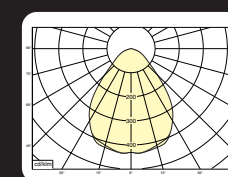

Options:

- GST18i5® connector
- Different RAL color
- IP65

Powersupply and DALI con: WAGO Winsta (770-1115 and 770-515/023-000)
Cable length: 0,5m