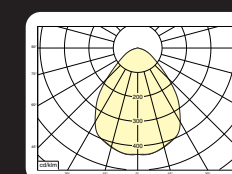

Options:

- GST1815® connector
- Different RAL color
- IP65